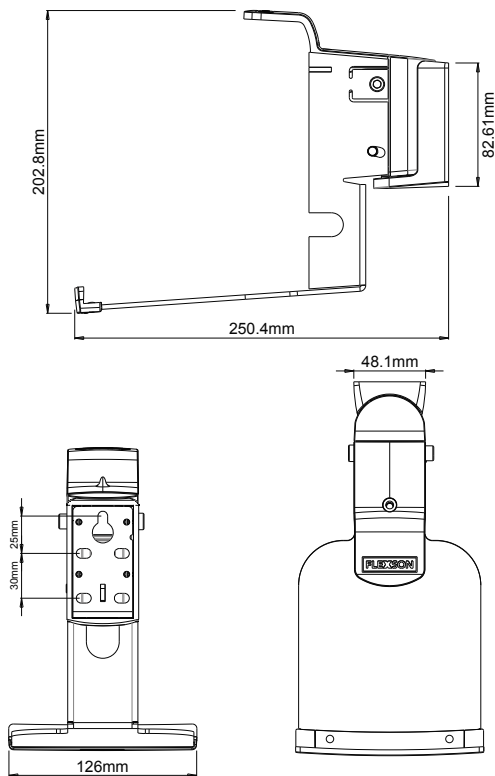

P5-WM FLEXSON WALL MOUNT FOR SONOS PLAY:5

Designed to perfectly fit the second-generation SONOS PLAY:5, this Flexson wall-mount bracket is as strong as it is discreet. The bracket securely holds the speaker in landscape position, from where it can be swivelled (up to 30 degrees left or right) and tilted (up to 20 degrees down) to angle your music to the perfect place. Strong steel construction securely holds a SONOS PLAY:5 in landscape mode

- Strong steel construction securely holds a SONOS PLAY:5 in landscape mode
- Tilts down 20°
- Swivels 60° (up to 30° left or right)
- Styled to complement the SONOS PLAY:5 while remaining discreet
- Black or white versions available
- Designed and manufactured in the UK
- Fixing hardware included for Brick/Masonry or Wood/Studwork

	White:	Black:
PRODUCT CODE:	FLXP5WM1014	FLXP5WM1024
UPC NUMBER:	713541217485	713541217492
CARTON DIMENSIONS (WxHxD): 280mm x 180mm x 135mm (11" x 7" x 5.3")		
SINGLE CARTON WEIGHT: 1.36kg 3lbs		
CARTON CONTENTS: 1 x Wall mount Wall fixings and instructions		
OUTER CARTON QUANTITY: x 4		
SINGLE UK, EUROPEAN & US (SRP):	£69.99	€89.99 \$99.99