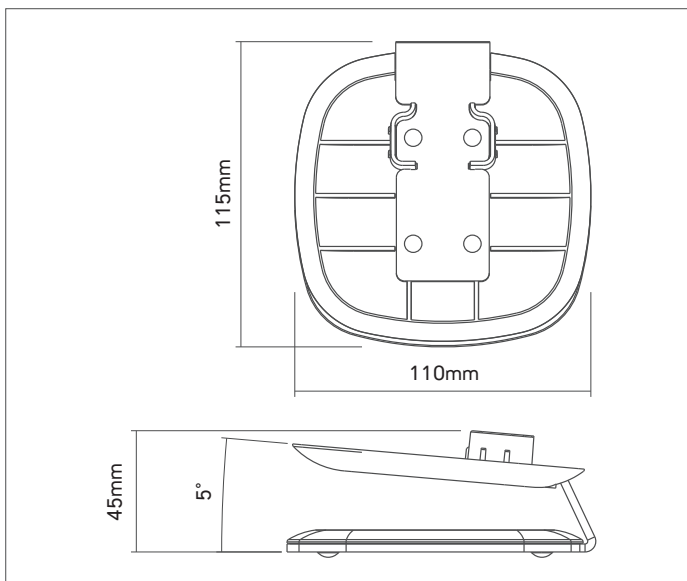

The Flexson Desk Stand for the Sonos One or PLAY:1 speaker is a compact, clever design that angles sound to your ear, provides optimal support for your speaker and adds a stylish flair.

Elegantly crafted from metal, it is engineered to be a perfect match for the speaker – including coming in the same choice of black and white finishes as the Sonos speakers.

This beautifully styled solution doesn't mean sacrificing space, either: the Flexson Desk Stand has the same footprint as the speaker. Ideal for use on desks, tables, bedside tables, kitchen worktops, coffee tables and anywhere else in the house or workspace you want to enjoy your Sonos One or PLAY:1 speaker.

	White:	Black:		
Product Code	<b>FLXS1DS1011</b>	<b>FLXS1DS1021</b>		
UPC Number	<b>713541217621</b>	<b>713541217638</b>		
UK, European and US (SRP)	<b>£24.99</b>	<b>€29.99</b>	<b>\$34.99</b>	
Millimetres / Kilograms	Height	Width	Depth	Weight
Product Size	<b>110</b>	<b>115</b>	<b>46</b>	<b>0.22</b>
Millimetres / Kilograms	Length	Width	Height	Weight
Retail Carton	<b>116</b>	<b>121</b>	<b>53</b>	<b>0.26</b>
Carton Contents	<b>1 x Stand, 1 x Instructions</b>			
Outer Carton Quantity	<b>4</b>	Country of Manufacture	<b>UK</b>	