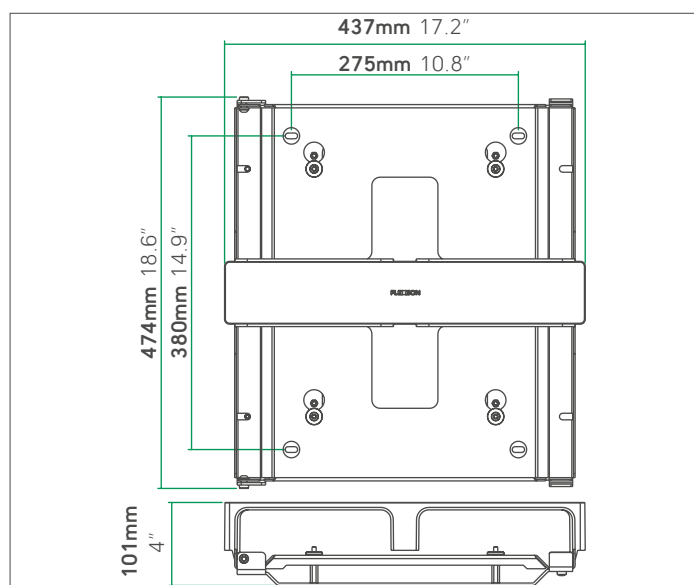

Free up space with the Flexson Wall Mount for 4 Sonos Amps, the perfect way to wall mount up to four Sonos Amps.

Once mounted the Sonos Amps are quickly fitted. The clever hinged frame is designed to make cabling simpler and if required the connections are easily accessible once the install is completed.

- Holds four Sonos Amps on the wall with concealed cable management
- Hinged design allows rear access to all four units for easy cabling
- The frame can be hinged left or right
- Can be locked closed with included security screw or additional padlock
- Colour matched to Sonos Amp
- Steel construction
- Manufactured in the UK

Black:				
Product Code	FLXSAX4WM1021			
UPC Number	5057964000398			
UK, European and US (SRP)	£179.99	€249.99	\$249.99	
Millimetres / Kilograms	Height	Width	Depth	Weight
Product Size	474	437	101	5.72
Millimetres / Kilograms	Length	Width	Height	Weight
Retail Carton	485	460	140	6.8
Carton Contents	1 x Flexson Wall Mount for 4 Sonos Amps and Instructions (Wall fixings not included)			
Outer Carton Quantity	1	Country of Manufacture	UK	