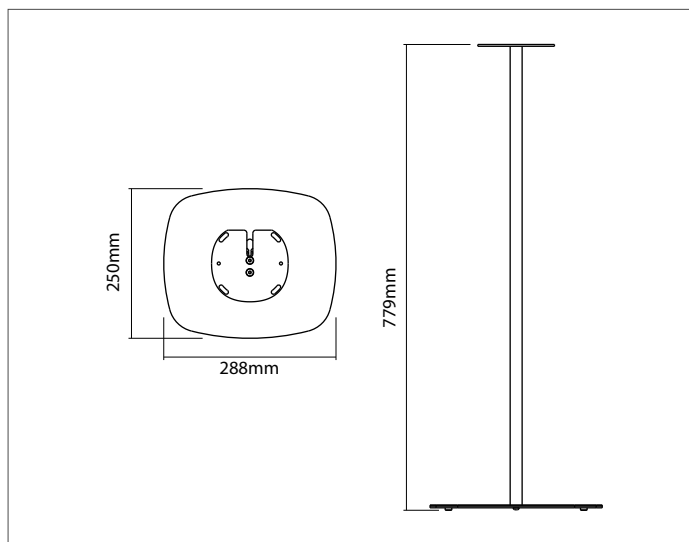

Positions the speaker at the ideal listening height, plus neatly hides away the speaker's power cable. It has a sturdy metal design, with a stable base that can slip under sofas or chairs if needed.

- Bespoke design securely holds the Citation ONE
- Positions the speaker at the ideal height for seated listening
- Clever cable management to keep things tidy
- Quick and easy assembly
- Includes adjustable carpet spikes and rubber feet for wood/tiled floors
- Constructed from steel and aluminium
- Available in black or grey to match the speaker
- Designed and manufactured in the UK

	Grey:	Black:		
Product Code	SDXHKCONEFS1091	SDXHKCONEFS1021		
UPC Number	5057964001029	5057964001012		
UK, European and US (SRP)	£69.99	€89.99	\$89.99	
Millimetres / Kilograms	Height	Width	Depth	Weight
Product Size	779	288	250	2.9
Millimetres / Kilograms	Length	Width	Height	Weight
Retail Carton	795	260	48	3.6
Carton Contents	1 x floor stand and instructions			
Outer Carton Quantity	4	Country of Manufacture		UK