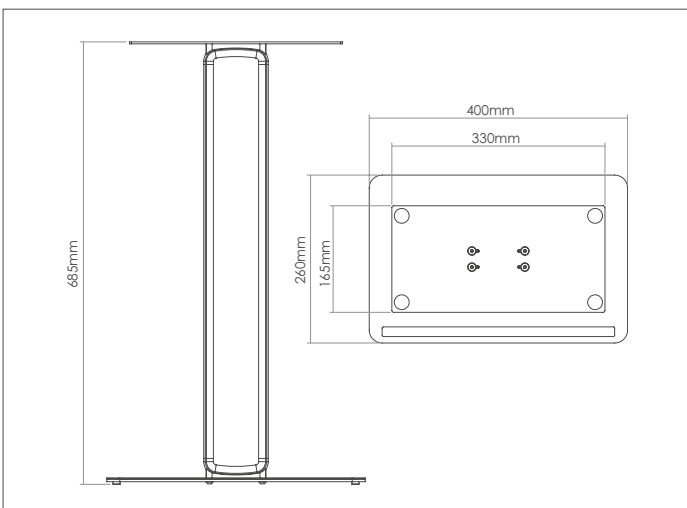

Positions the speaker at the ideal listening height, plus neatly hides away the speaker's power cable. It has a sturdy metal design, with a stable base that can slip under sofas or chairs if needed.

- Bespoke design securely holds the Marshall Stanmore
- Positions the speaker at the ideal height for seated listening
- Clever cable management to keep things tidy
- Quick and easy assembly
- Constructed from steel and aluminium
- Available in black or white to perfectly match the Marshall Stanmore
- Designed and manufactured in the UK

	White:	Black:		
Product Code	SDXMSSTMFS1011	SDXMSSTMFS1021		
UPC Number	5057964001678	5057964001685		
UK, European and US (SRP)	£109.99	€129.99	\$139.99	
Millimetres / Kilograms	Height	Width	Depth	Weight
Product Size	685	400	260	6.25
Millimetres / Kilograms	Length	Width	Height	Weight
Retail Carton	680	270	55	7
Carton Contents	1 x Floor stand and Instructions			
Outer Carton Quantity	2	Country of Manufacture	UK	